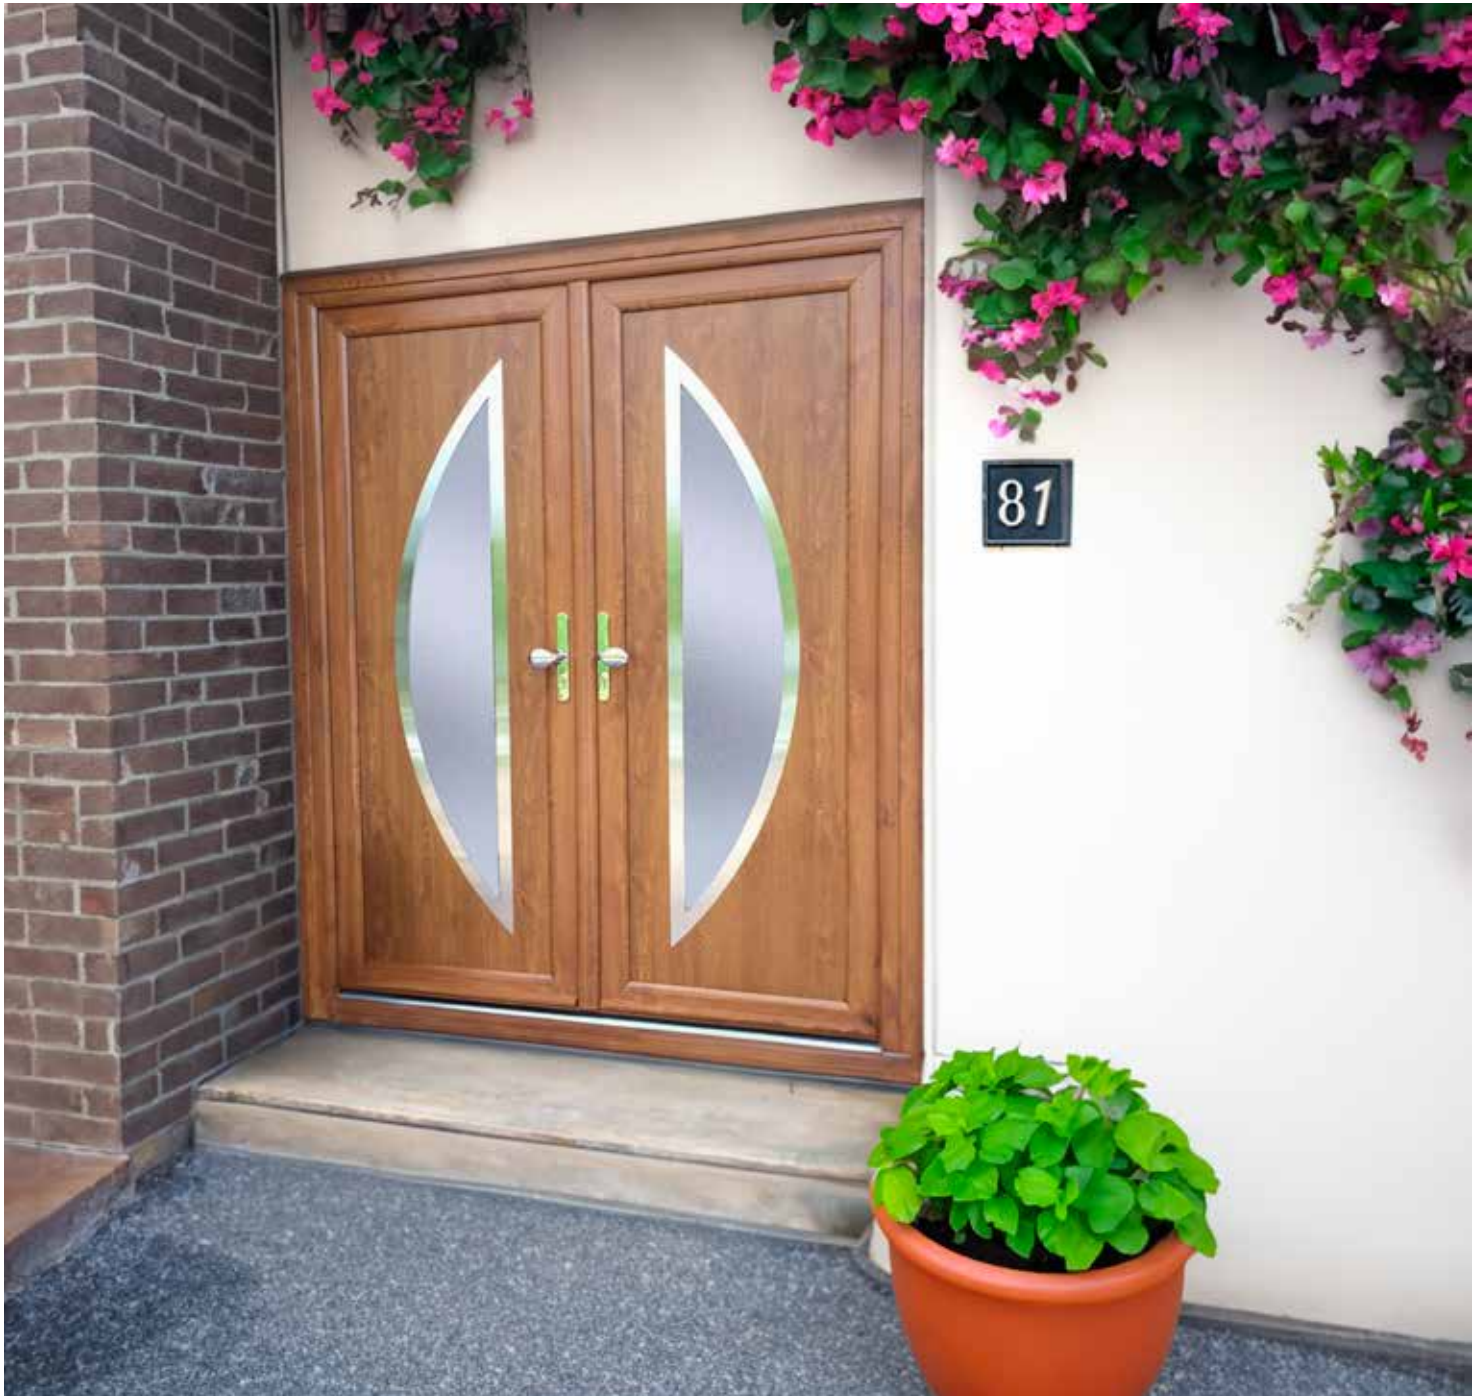

Enquiries:
Call 01482 790790
Visit [Hurstdoors.co.uk](https://www.hurstdoors.co.uk)

With reference to product descriptions, colours, styles and features, every effort is made to ensure that the products that we supply correspond as closely as possible to the examples shown in this brochure. Due to the limitations of the photographic and printing processes, colour illustrations should be used as a guide only. Due to a continuous development programme, Hurst Plastics Ltd (Hurst Doors) reserve the right to alter specifications without prior notice. All specifications are correct at the time of going to print. E & OE. This brochure and all content including copy, images and information is the Copyright © of Hurst Plastics Ltd (Hurst Doors) and protected under UK law.