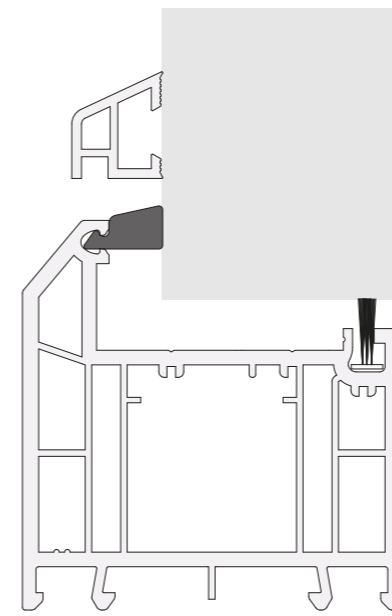

FULL THRESHOLD 72MM

A full threshold offers maximum thermal performance.

SLIM THRESHOLD 52MM

This option provides the best of both worlds for thermal performance and practicality.

LOW ALUMINIUM 15MM

A low aluminium threshold provides easy access for prams and wheelchairs.