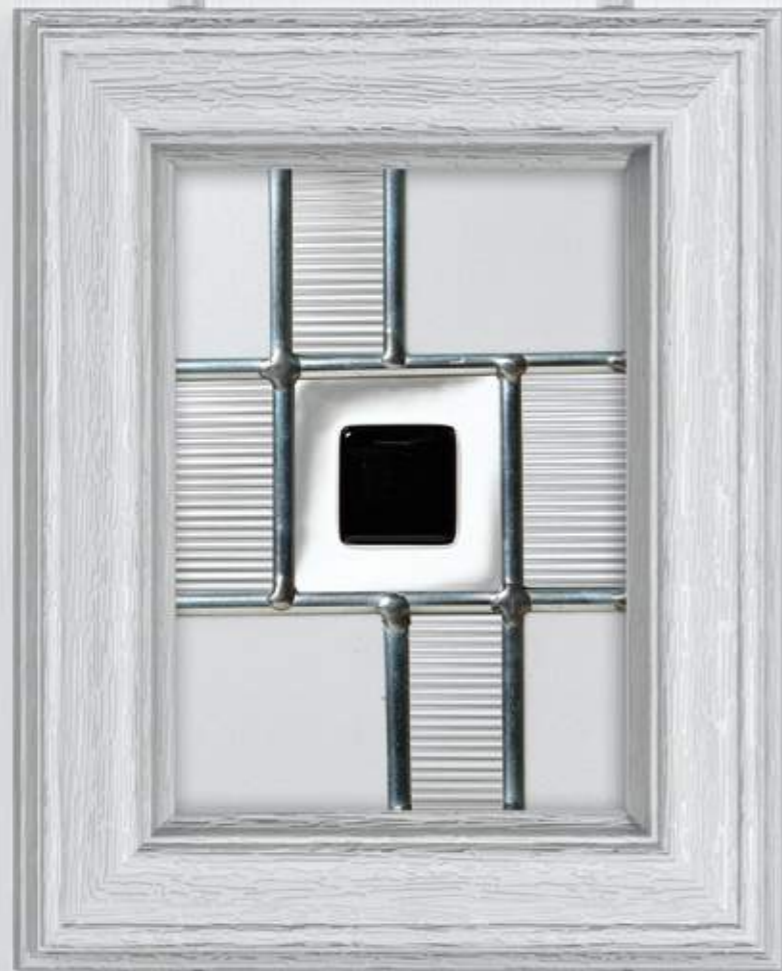

Cream - Amsterdam Right

CLEAR - Anthracite Grey

ROTTERDAM RANGE

This contemporary door style features three square glass panels which can be displayed centrally or offset to the left or right.

MODENA - White Rotterdam.