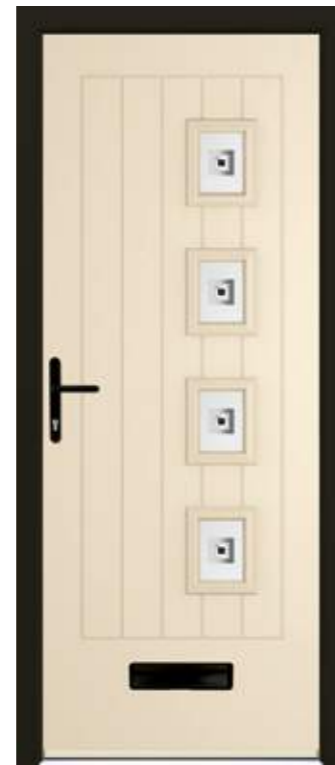

AMSTERDAM RIGHT

TAHOE

Anthracite Grey - Amsterdam Left

Tranquil Blue - Amsterdam

Cream - Amsterdam Right