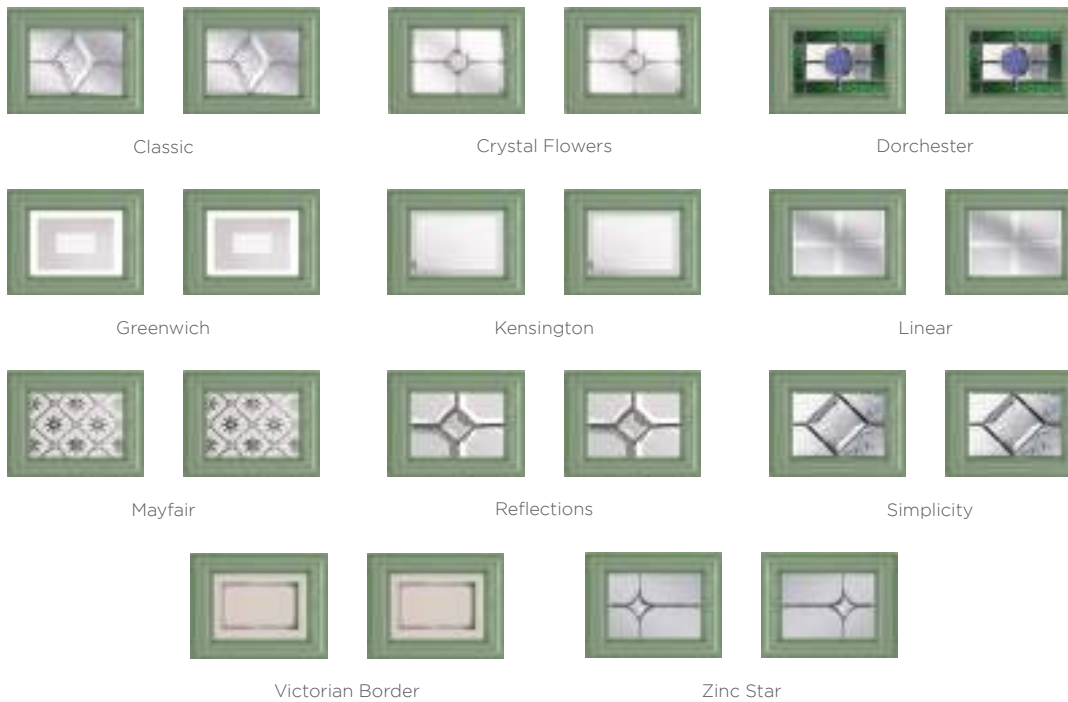

Majestic Masterpiece

The Middleton door complements authentic Edwardian and Georgian architecture with the option to include glazing in the top panels.

11 Decorative Glass Options

Middleton 2
Colour - Chartwell Green
Glass - Simplicity