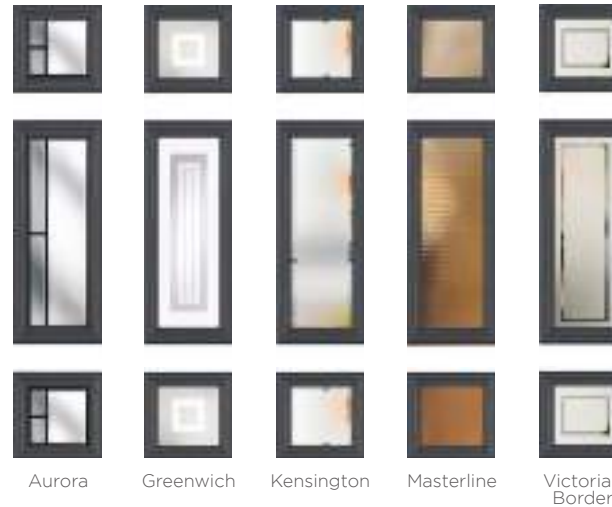

Strength in Style

Our York door pairs perfectly with classic or modern door furniture, such as traditional or bar handles.

5 Decorative Glass Options

Aurora Greenwich Kensington Masterline Victorian Border