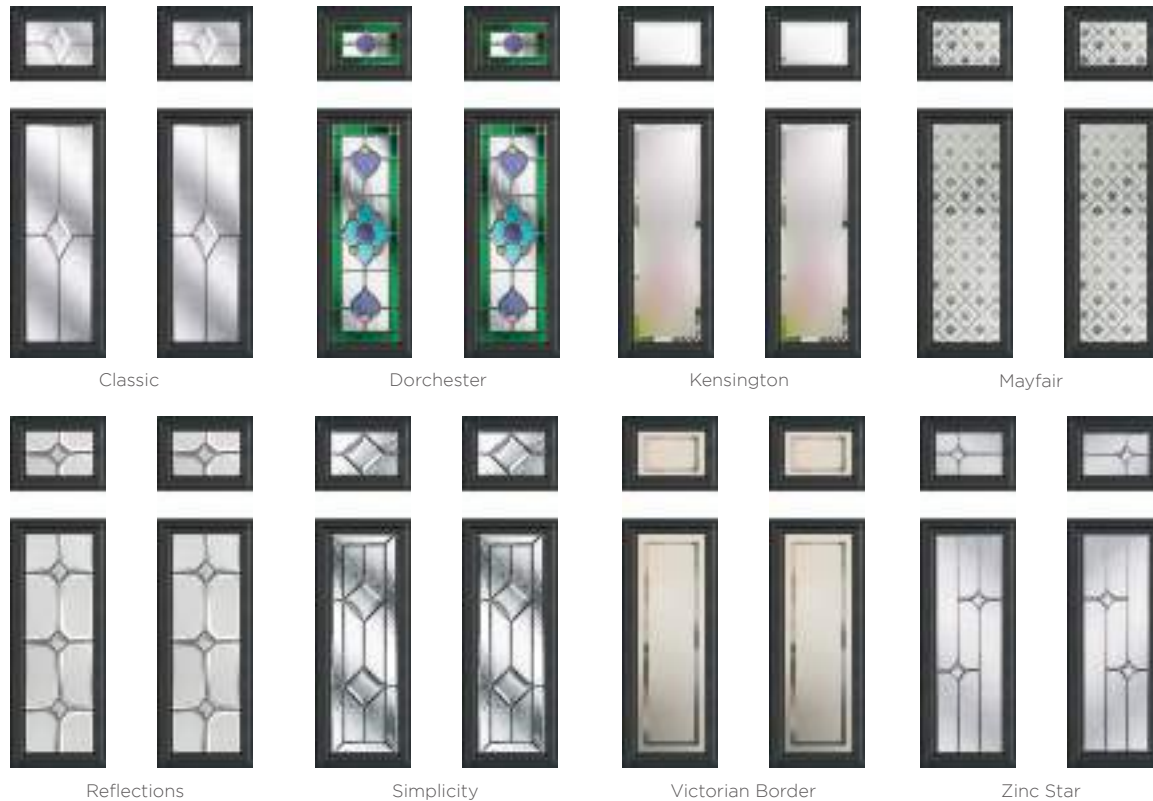

Classical Elegance

Following in the Middleton theme, this door gives the option of letting in more light with the inclusion of 4 glazing panels.

8 Decorative Glass Options

8 Build your own door at compdoor.co.uk