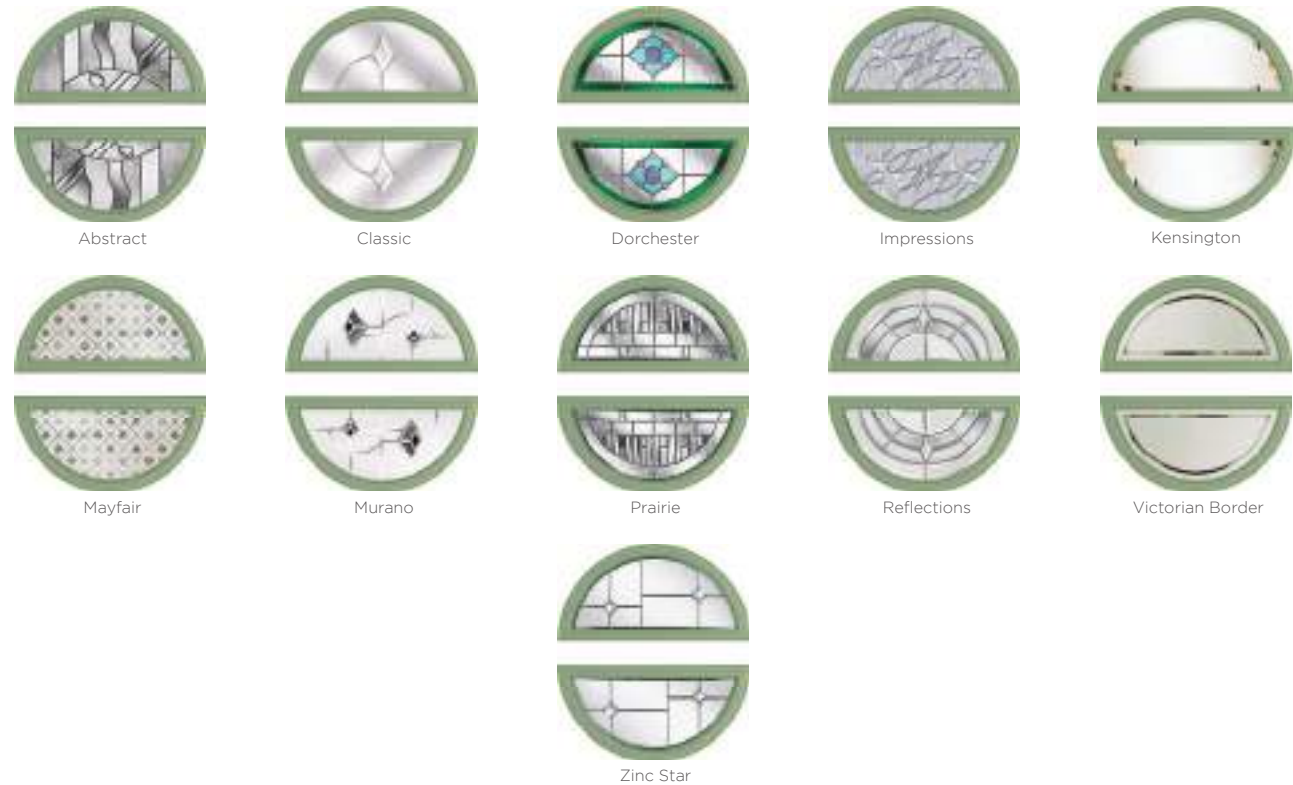

## The All Rounder

The Kent door really is unique with its glazing design almost going full circle. This style looks equally good with one of the comprehensive glass designs as it does with simple satin glass.

### 11 Decorative Glass Options

**Kent**  
Colour - Chartwell Green  
Glass - Classic

*This door is available with or without grooves*

30 **Build your own door at [compdoor.co.uk](http://compdoor.co.uk)**