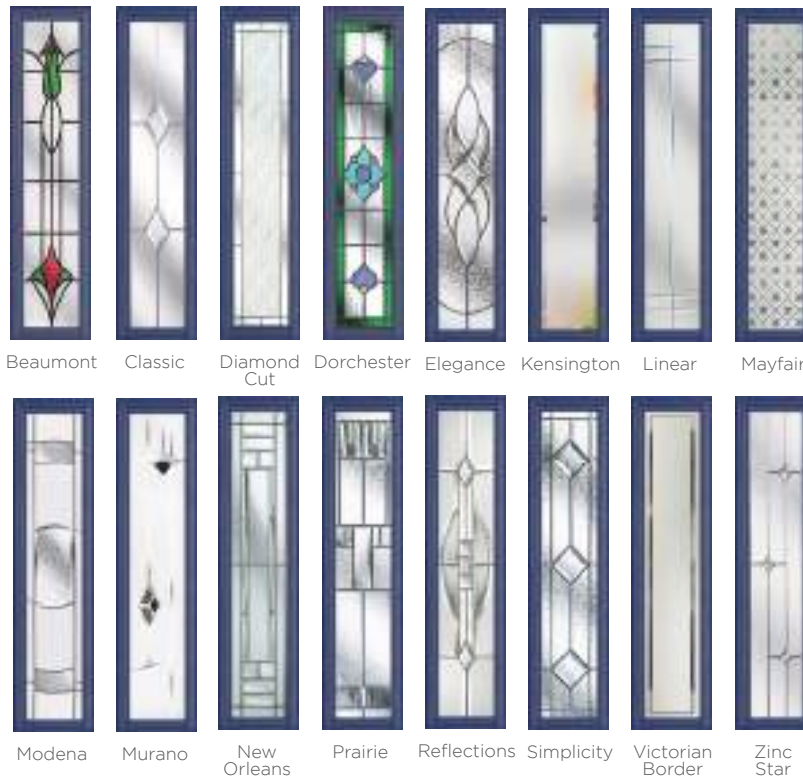

Magnificent Duos

The Wellington utilises two glazing panels for double visual impact. Combined with a large range of decorative glass options, the Wellington can be adapted to suit almost every style.

15 Decorative Glass Options

Beaumont   Classic   Diamond Cut   Dorchester   Elegance   Kensington   Linear   Mayfair
Modena   Murano   New Orleans   Prairie   Reflections   Simplicity   Victorian Border   Zinc Star