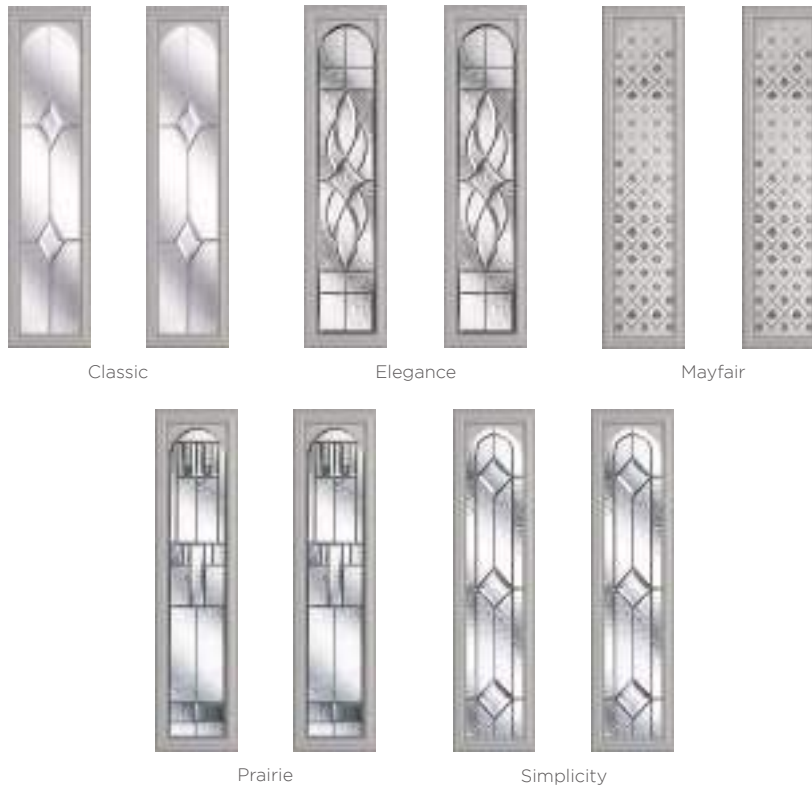

An Elegant Twist

Similar to the Whitmore but with an elegant twist, the Elmhurst offers a softer look with curved arch glazing.

5 Decorative Glass Options

Elmhurst
Colour - Agate Grey
Glass - Elegance

Learn more about these styles at compdoor.co.uk