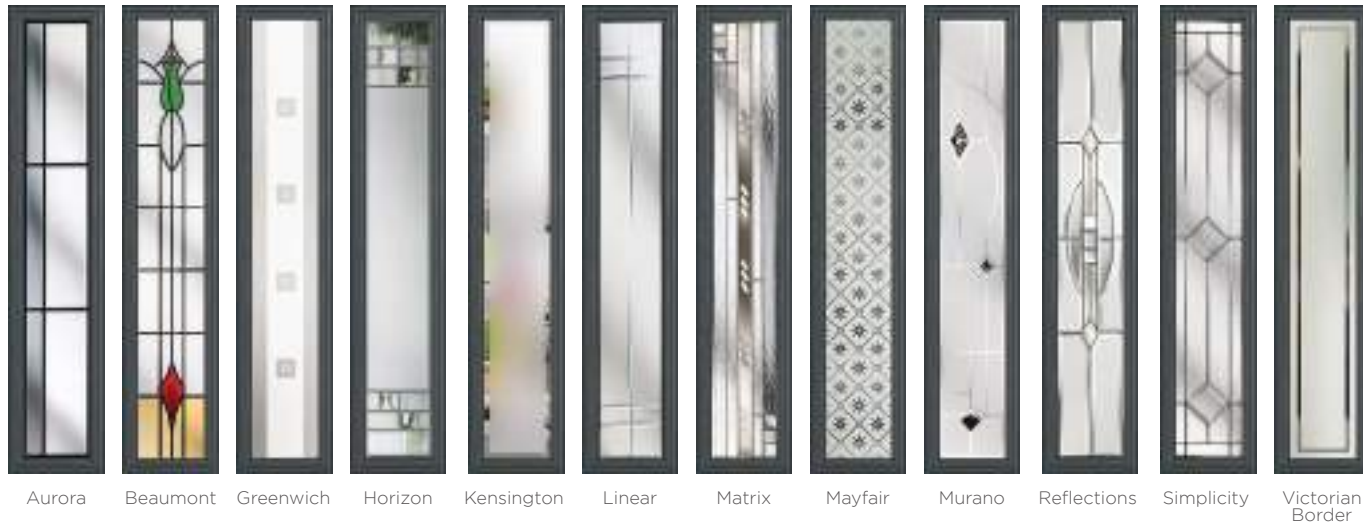

Contemporary Look

This highly-desirable contemporary door style works well with either our standard range of handles or upgrade to our range of stainless-steel bar handles.

12 Decorative Glass Options

Abercorn
Colour - Anthracite Grey
Glass - Matrix
This door is available with or without grooves

Learn more about these styles at compdoor.co.uk 23