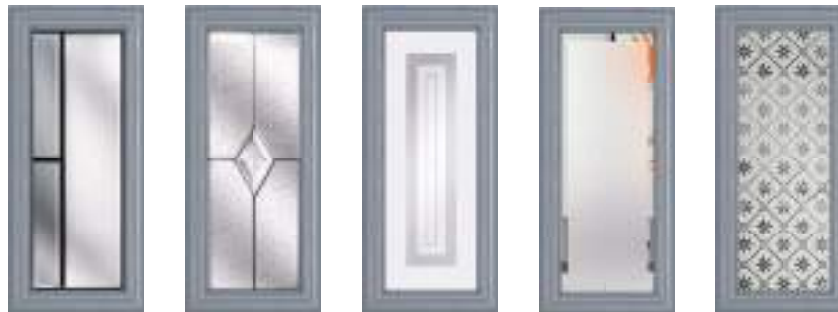

West Country Charm

The rectangular glazing is the perfect companion to the sleek linear grooves of the Somerset door.

9 Decorative Glass Options

Aurora

Classic

Greenwich

Kensington

Mayfair